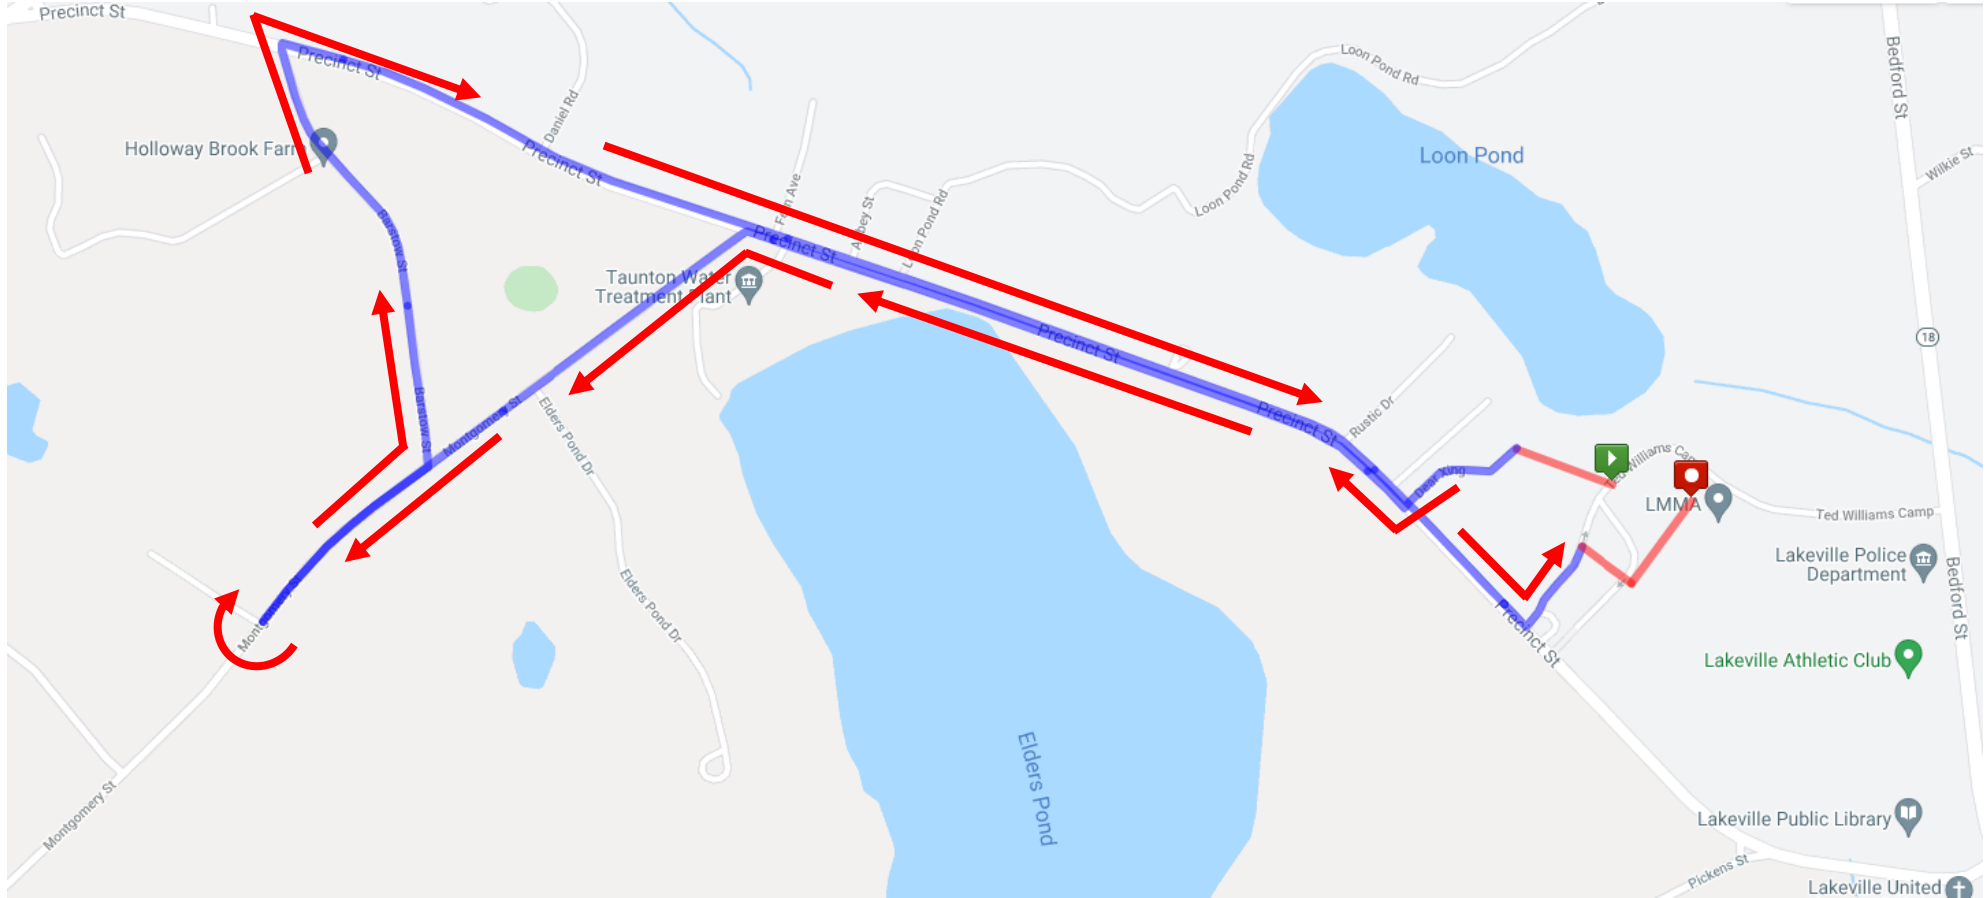

RUN COURSE FOR THE CRANBERRY TRIFEST SPRINT DISTANCE RUN (3.1 Miles)

CUE SHEET:

- Leave TWC via Senior Center driveway
- Right on Precinct St
- Left on Montgomery St
- Turnaround on Montgomery St and head towards Barstow St
- Left on Barstow St
- Right on Precinct St
- Left onto TWC access road and proceed to the finish line